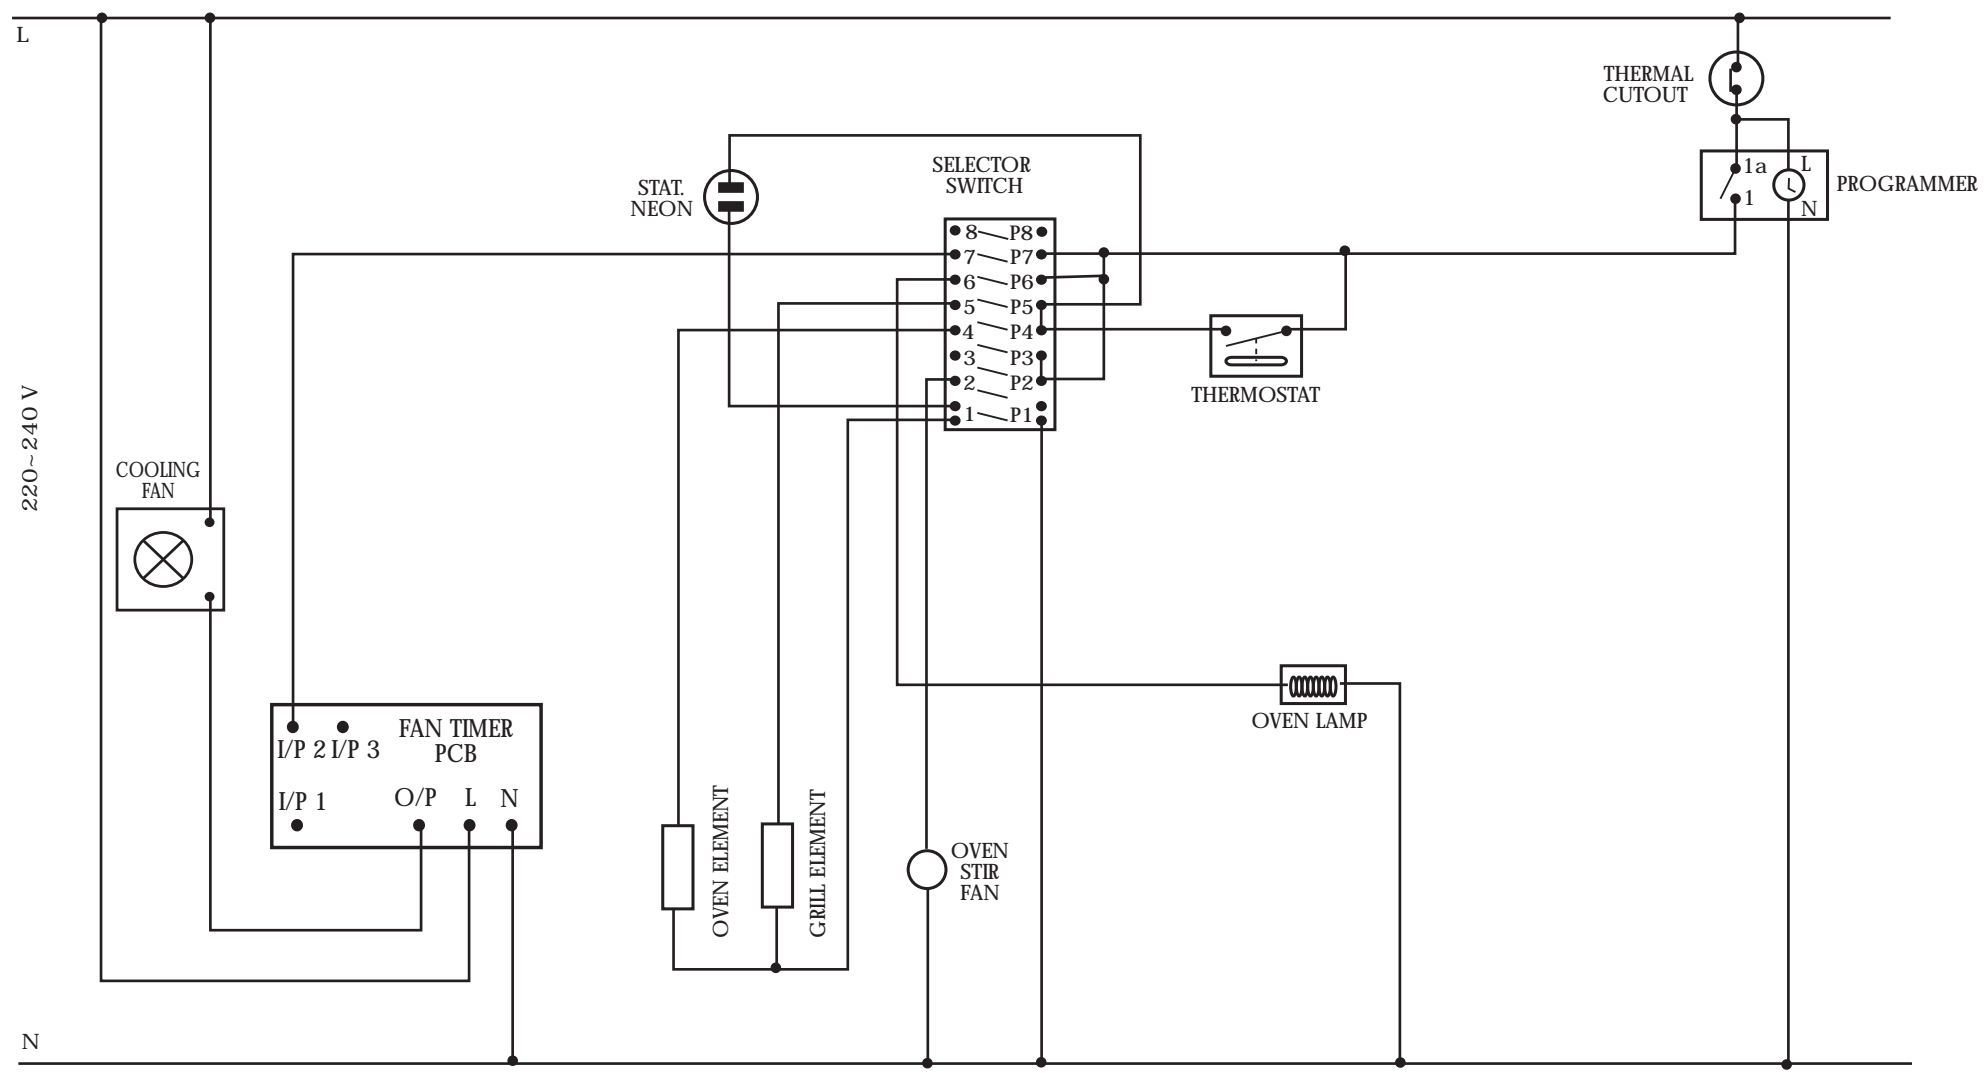

Wiring colour code: Bk=Black, Bn=Brown, Bu=Blue, Gn=Green or Green/Yellow, Or=Orange, W=White, Y=Yellow.

CIRCLED NUMBERS INDICATE WIRE PART NUMBER:  
 BASE NUMBER 08-24564-XX, WIRES 1 TO 99.  
 BASE NUMBER 08-2474-1XX, WIRES 101 TO 199.  
 BASE NUMBER 08-2485-2XX, WIRES 201 TO 299.  
 BASE NUMBER 08-2503-3XX, WIRES 301 TO 399.  
 BASE NUMBER 08-2462-4XX, WIRES 401 TO 499.  
 BASE NUMBER 08-2462-5XX, WIRES 501 TO 599.  
 BASE NUMBER 08-2517-6XX, WIRES 601 TO 699.

EARTHING DETAIL

Selector Switch 42.05000.019	
FUNCTION	SW. CLOSED
OFF	
LIGHTS	1, 2, 6, 7
FAN OVEN	1, 2, 3, 6, 7
CONV.GRILL	1, 3, 5, 6, 7
FANNED GRILL	1, 2, 3, 5, 6, 7