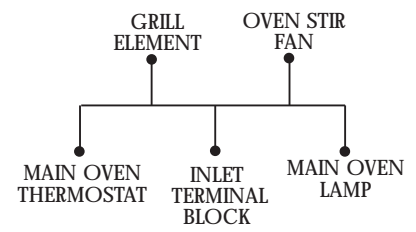

Wiring colour code: Bk=Black, Bn=Brown, Bu=Blue, Gn=Green or Green/Yellow, Or=Orange, W=White, Y=Yellow.

CIRCLED NUMBERS INDICATE WIRE PART NUMBER:  
 BASE NUMBER 08-24564-XX, WIRES 1 TO 99.  
 BASE NUMBER 08-2474-1XX, WIRES 101 TO 199.  
 BASE NUMBER 08-2485-2XX, WIRES 201 TO 299.  
 BASE NUMBER 08-2503-3XX, WIRES 301 TO 399.  
 BASE NUMBER 08-2462-4XX, WIRES 401 TO 499.  
 BASE NUMBER 08-2462-5XX, WIRES 501 TO 599.  
 BASE NUMBER 08-2517-6XX, WIRES 601 TO 699.

EARTHING DETAIL

Selector Switch 42.05000.019	
FUNCTION	SW. CLOSED
OFF	
LIGHTS	1, 2, 6, 7
FAN OVEN	1, 2, 3, 6, 7
CONV.GRILL	1, 3, 5, 6, 7
FANNED GRILL	1, 2, 3, 5, 6, 7