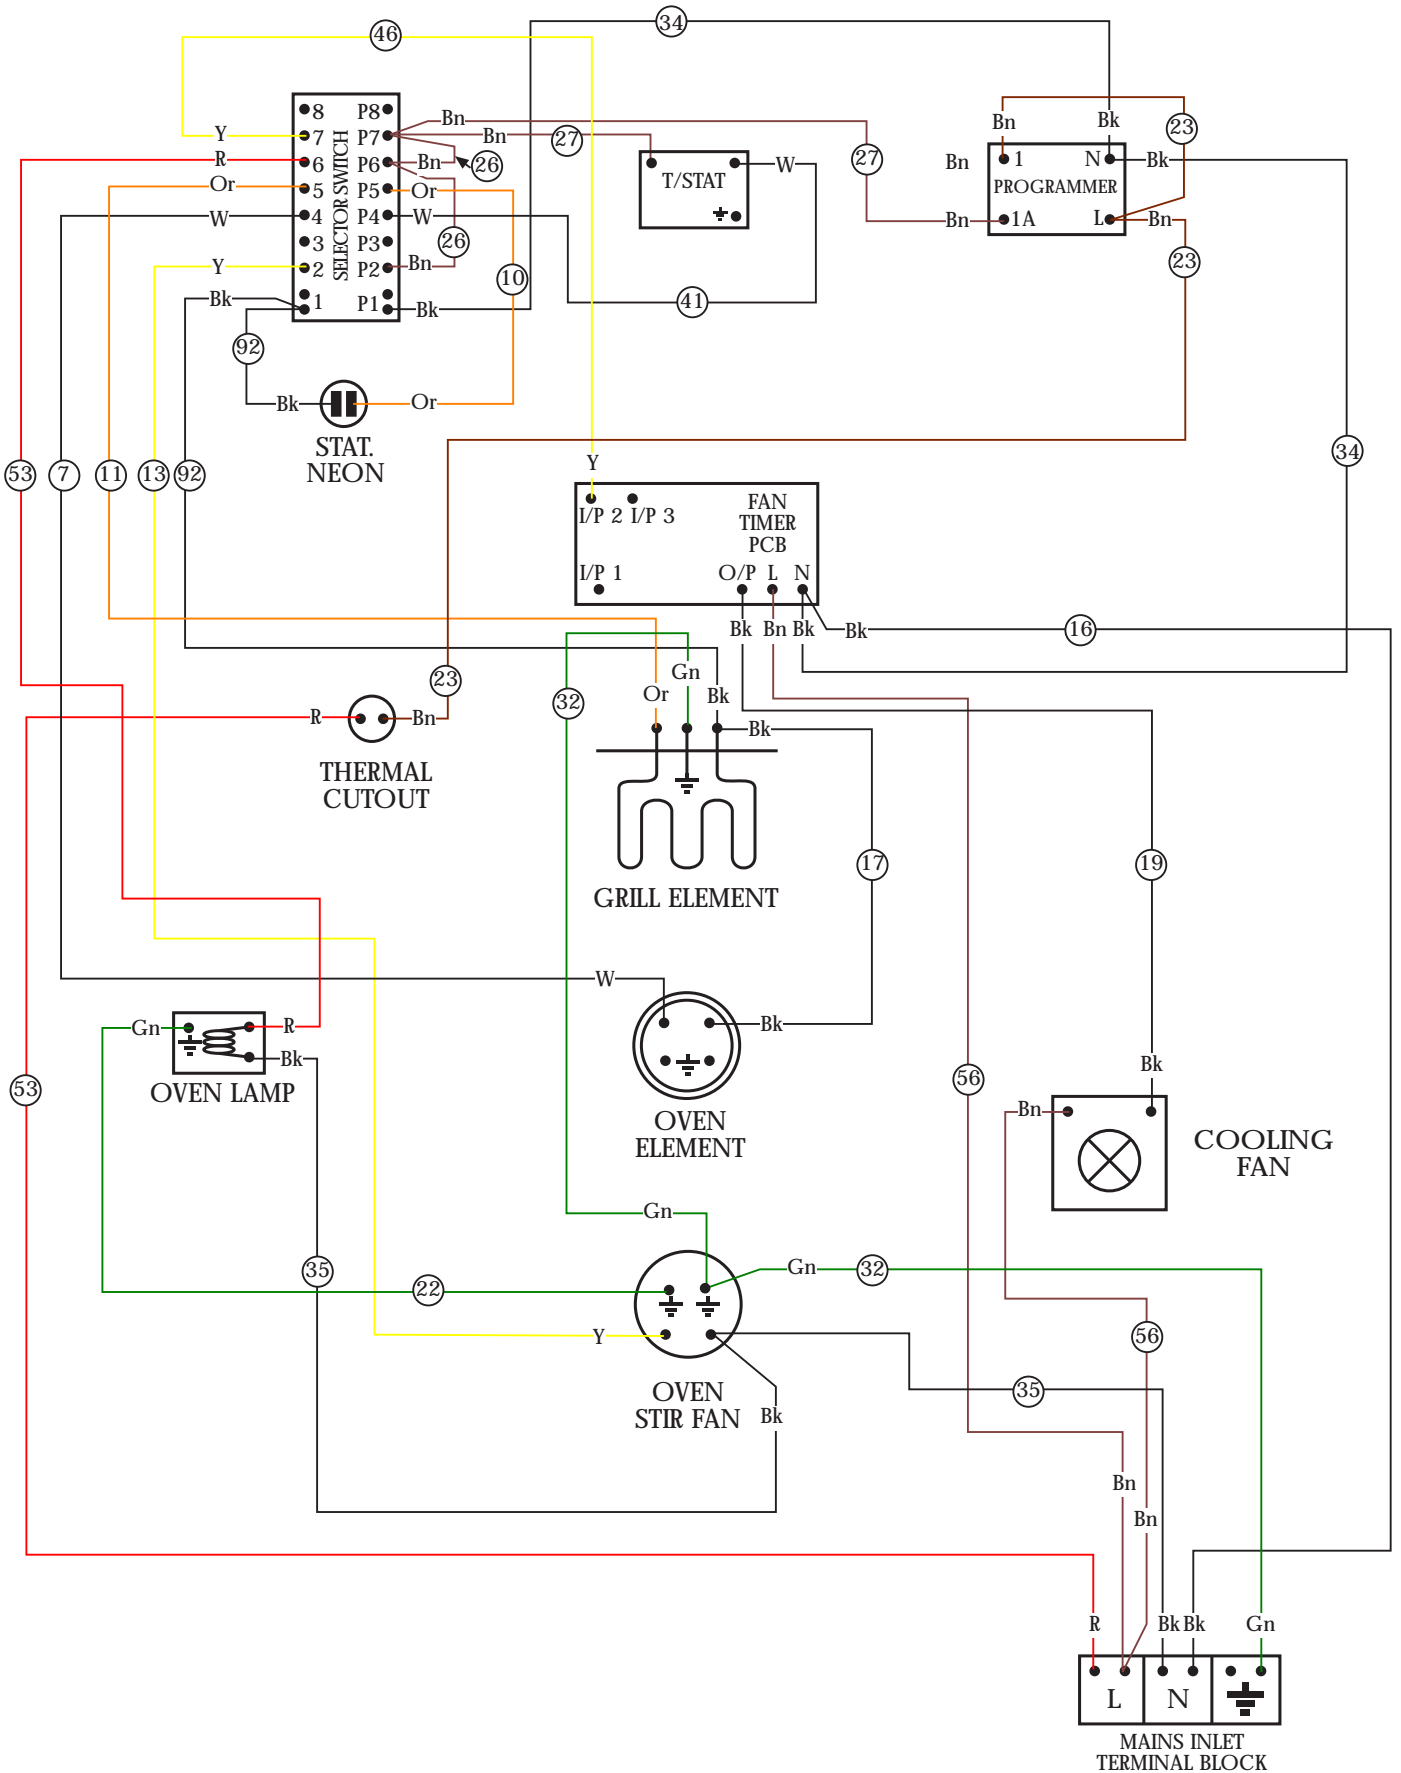

Wiring colour code: Bk=Black, Bn=Brown, Bu=Blue, Gn=Green or Green/Yellow, Or=Orange, W=White, Y=Yellow.

CIRCLED NUMBERS INDICATE WIRE PART NUMBER:  
 BASE NUMBER 08-24564-XX, WIRES 1 TO 99.  
 BASE NUMBER 08-2474-1XX, WIRES 101 TO 199.  
 BASE NUMBER 08-2485-2XX, WIRES 201 TO 299.  
 BASE NUMBER 08-2503-3XX, WIRES 301 TO 399.  
 BASE NUMBER 08-2462-4XX, WIRES 401 TO 499.  
 BASE NUMBER 08-2462-5XX, WIRES 501 TO 599.  
 BASE NUMBER 08-2517-6XX, WIRES 601 TO 699.

EARTHING DETAIL

Selector Switch 42.05000.019	
FUNCTION	SW. CLOSED
OFF	
LIGHTS	1, 2, 6, 7
FAN OVEN	1, 2, 3, 6, 7
CONV.GRILL	1, 3, 5, 6, 7
FANNED GRILL	1, 2, 3, 5, 6, 7